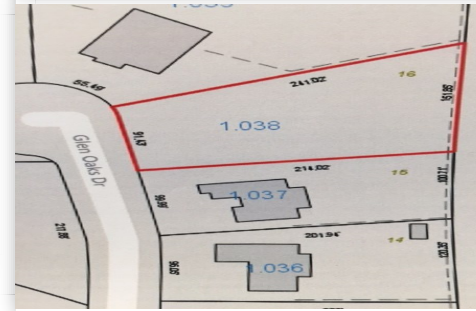

**\$35,000**

Building lot for sale Dothan, Al  
MLS # 01050-40040

**MLS# :** 01050-40040

**Price :** \$35,000

**Type :** Land for Sale

**Size :** 0.64 Acres

**Address :** 226 Glen Oaks Dr , Dothan , Alabama , 36301

## ABOUT THE PROPERTY

Nice building lot located in Dothan, Al. Lot is ready to build. Restricted to 1650 sqft site built home.